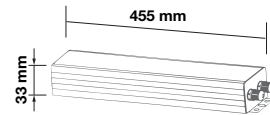

Emergency Pack-6W to 24W

VT-525

SKU: 8275 3800157627474

3Hr LED emergency lighting kit, designed to suit a wide range of LED types and circuits. The models have sealed Ni-Cd batteries able to guarantee high efficiency with high temperatures.

Voltage:	DC:20-80V
Led output power:	AC:220-240V,50/60Hz
Charging time:	24 Hours
Working time:	3 hours
Battery:	Ni-Cd7.2V/2000mAh

Color of Fixture:	Silver
Body Type:	Aluminium
Size:	455x52x33mm
Emergency switch on time:	< 1s
Box Qty:	20 Pcs

Emergency Pack-29W to 45W

VT-518

SKU: 60303 3800157617451

3Hr LED emergency lighting kit, designed to suit a wide range of LED types and circuits. The models have sealed Ni-Cd batteries able to guarantee high efficiency with high temperatures.

Voltage:	DC:30-42V
Led output power:	AC:220-240V,50/60Hz
Charging time:	24 Hours
Working time:	3 Hours
Battery:	NI-CD, 7.2V, 4000 mAh

Color of Fixture:	Silver
Body Type:	Aluminium
Size:	465x52x33mm
Emergency switch on time:	< 1s
Box Qty:	12 Pcs