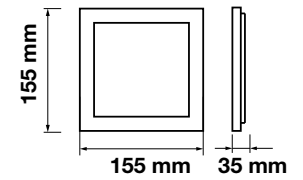

Body Type:	Aluminium
Dimension:	155x155x35mm
Box Qty:	20 Pcs