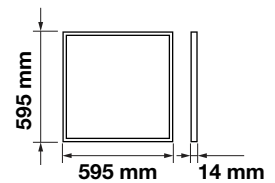

Emergency Pack:	Available
Voltage/Frequency:	AC:220-240V,50/60Hz
Luminous Flux:	3600lm
Beam Angle:	120°

LED Type:	SMD
CRI:	>80
PF:	>0.9
Shape:	Square

Body Type:	Aluminium+PMMA+PP
Dimension:	595x595x14mm
Box Qty:	6 Pcs