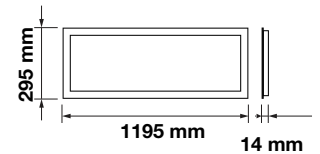

Emergency Pack:	Available
Voltage/Frequency:	AC:220-240V,50/60Hz
Luminous Flux:	3600lm
Beam Angle:	120°

LED Type:	SMD
CRI:	>80
PF:	>0.9
Shape:	Rectangle

Body Type:	Aluminium+PMMA+PS
Dimension:	1195x295x14mm
Box Qty:	6 Pcs