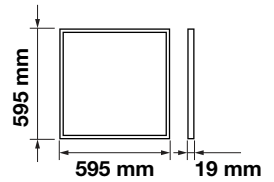

LED Type:	SMD
CRI:	>80
PF:	>0.9
Shape:	Square

Body Type:	Aluminium+PMMA+PC
Dimension:	620x620x13mm
Box Qty:	6 Pcs

Big Panels-Surfaced/Recessed-60x60

**36W VT-6139**

SKU: 6380 - 4000K Day White 3800157624008  
 SKU: 6381 - 6400K White 3800157624015

Emergency Pack:	Available
Voltage/Frequency:	AC:200-240V,50/60Hz
Luminous Flux:	2880lm
Beam Angle:	120°

LED Type:	SMD
CRI:	>80
PF:	>0.9
Shape:	Square

Body Type:	Iron+PS
Dimension:	595x595x19mm
Box Qty:	4 Pcs