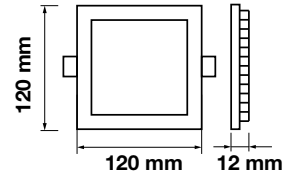

Premium Series-Square

6W VT-6075SQ

SKU: 4863 - 3000K Warm White 3800230629845
SKU: 4864 - 4000K Day White 3800230629852
SKU: 4865 - 6400K White 3800230629869

Cutting Size:
110mm

Emergency Pack:	Available
Voltage/Frequency:	AC:85-265V,50/60Hz
Luminous Flux:	420lm
Beam Angle:	120°

LED Type:	SMD
CRI:	>80
PF:	>0.7
Shape:	Square

Body Type:	Aluminium
Dimension:	120x120x12mm
Box Qty:	40 Pcs