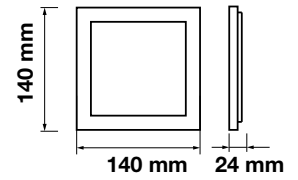

Body Type: **Aluminium**
Dimension: **140x140x24mm**
Box Qty: **40 Pcs**