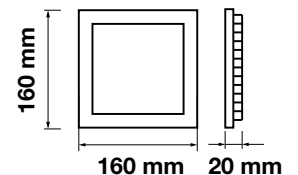

Emergency Pack: Available
Voltage/Frequency: AC:85-265V,50/60Hz
Luminous Flux: 1500lm
Beam Angle: 120°

LED Type: SMD
CRI: >80
PF: >0.9
Shape: Square

Body Type: Aluminium(PKW)
Dimension: 160x160x20mm
Box Qty: 20 Pcs