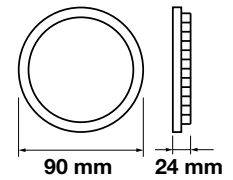

Emergency Pack:	Available
Voltage/Frequency:	AC:85-265V,50/60Hz
Luminous Flux:	420lm
Beam Angle:	120°

LED Type:	SMD
CRI:	>80
PF:	>0.5
Shape:	Round

Body Type:	Aluminium+Chrome
Dimension:	Ø90x24mm
Box Qty:	40 Pcs