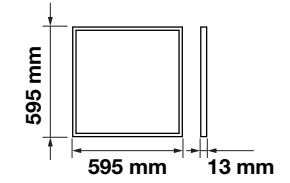

Emergency Pack:	Available
Voltage/Frequency:	AC:200-240V,50/60Hz
Luminous Flux:	5400lm
Beam Angle:	120°

LED Type:	SMD
CRI:	>80
PF:	>0.9
Shape:	Square

Body Type:	Aluminium+PMMA+PP
Dimension:	595x595x13mm
Box Qty:	6 Pcs