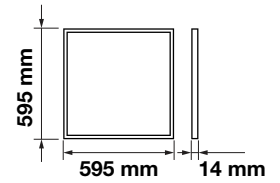

Emergency Pack:	Available
Voltage/Frequency:	AC:220-240V,50/60Hz
Luminous Flux:	3240lm
Beam Angle:	120°

LED Type:	SMD
CRI:	>80
PF:	>0.9
Shape:	Square

Body Type:	Aluminium+PS+PP
Dimension:	595x595x8.5mm
Box Qty:	6 Pcs

LED Type:	SMD
CRI:	>80
PF:	>0.9
Shape:	Square

Body Type:	Aluminium+PS+PP
Dimension:	595x595x8.5mm
Box Qty:	6 Pcs

Big Panels-60x60  
45w VT-6165

SKU: 6420 - 4000K Day White 3800157626835

Emergency Pack:	Available
Voltage/Frequency:	AC:220-240V,50/60Hz
Luminous Flux:	3600lm
Beam Angle:	120°