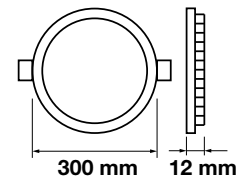

Emergency Pack: **Available**
Voltage/Frequency: **AC:85-265V,50/60Hz**
Luminous Flux: **2000lm**
Beam Angle: **120°**

LED Type: **SMD**
CRI: **>80**
PF: **>0.9**
Shape: **Round**

Body Type: **Aluminium**
Dimension: **Ø300x12mm**
Box Qty: **10 Pcs**