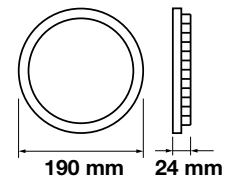

Emergency Pack:	Available
Voltage/Frequency:	AC:85-265V,50/60Hz
Luminous Flux:	1500lm
Beam Angle:	120°

LED Type:	SMD
CRI:	>80
PF:	>0.6
Shape:	Round

Body Type:	Aluminium+Chrome
Dimension:	Ø190x24mm
Box Qty:	20 Pcs