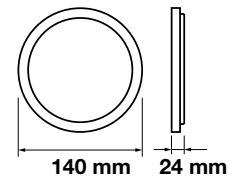

Body Type:	Aluminium
Dimension:	Ø140x24mm
Box Qty:	40 Pcs