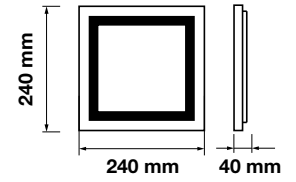

Twin LED-Square
22w VT-2209SQ

SKU: 4928 - 3000K Warm White 3800157605625
SKU: 4929 - 4000K Day White 3800157605632
SKU: 4930 - 6400K White 3800157605649

Emergency Pack:	Available
Voltage/Frequency:	AC:85-265V,50/60Hz
Luminous Flux:	2200lm
Beam Angle:	120°

LED Type:	SMD
CRI:	>80
PF:	>0.9
Shape:	Square

Body Type:	Aluminium
Dimension:	240x240x40mm
Box Qty:	20 Pcs