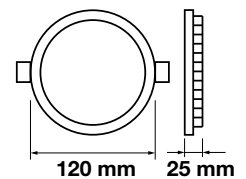

Cutting Size:  
 Ø105mm

Body Type:	Aluminium+Chrome
Dimension:	Ø120x25mm
Box Qty:	40 Pcs