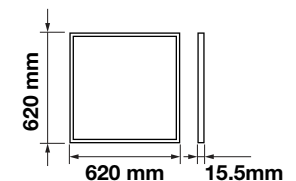

Emergency Pack:	Available
Voltage/Frequency:	AC:220-240V,50/60Hz
Luminous Flux:	3480lm
Beam Angle:	120°

LED Type:	SMD
CRI:	>80
PF:	>0.9
Shape:	Square

Body Type:	Aluminium+PMMA
Dimension:	620x620x15.5mm
Box Qty:	6 Pcs