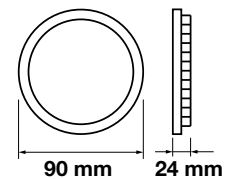

Emergency Pack:	Available
Voltage/Frequency:	AC:85-265V,50/60Hz
Luminous Flux:	420lm
Beam Angle:	120°

LED Type:	SMD
CRI:	>80
PF:	>0.5
Shape:	Round

Body Type:	Aluminium+Satin Nickel
Dimension:	Ø90x24mm
Box Qty:	40 Pcs