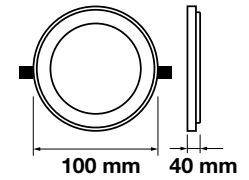

## Glass Panel-Round

**6W VT-602G RD**

SKU: 4740 - 3000K Warm White 3800230622891  
 SKU: 6277 - 4000K Day White 3800157615754  
 SKU: 4739 - 6400K White 3800230622884

Cutting Size:  
 Ø75mm

Emergency Pack: **Available**  
 Voltage/Frequency: **AC:100-240V,50/60Hz**  
 Luminous Flux: **420lm**  
 Beam Angle: **120°**