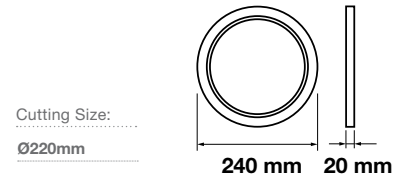

LED Type: SMD  
 CRI: >80  
 PF: >0.9  
 Shape: Square

Body Type: Aluminium(PKW)  
 Dimension: 160x160x20mm  
 Box Qty: 20 Pcs

SG Series-Round

**22w VT-2200 RD**

SKU: 4833 - 6400K White 3800230622662

Emergency Pack:	Available
Voltage/Frequency:	AC:85-265V,50/60Hz
Luminous Flux:	2200lm
Beam Angle:	120°