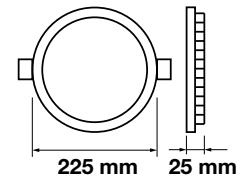

Emergency Pack: **Available**

Voltage/Frequency: **AC:85-265V,50/60Hz**

Luminous Flux: **1500lm**

Beam Angle: **120°**

LED Type: **SMD**

CRI: **>80**

PF: **>0.5**

Shape: **Round**

Body Type: **Aluminium+Chrome**

Dimension: **Ø225x25mm**

Box Qty: **20 Pcs**