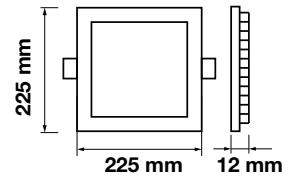

Premium Series-Square

18W VT-18075SQ

SKU: 4869 - 3000K Warm White 3800230629906
SKU: 4870 - 4000K Day White 3800230629913
SKU: 4871 - 6400K White 3800230629920

Cutting Size:
205x205mm

Emergency Pack:	Available
Voltage/Frequency:	AC:85-265V,50/60Hz
Luminous Flux:	1500lm
Beam Angle:	120°

LED Type:	SMD
CRI:	>80
PF:	>0.6
Shape:	Square

Body Type:	Aluminium
Dimension:	225x225x12mm
Box Qty:	20 Pcs