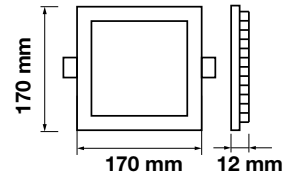

Cutting Size:  
155x155mm

Emergency Pack:	Available
Voltage/Frequency:	AC:85-265V,50/60Hz
Luminous Flux:	1000lm
Beam Angle:	120°

LED Type:	SMD
CRI:	>80
PF:	>0.6
Shape:	Square

Body Type:	Aluminium
Dimension:	170x170x12mm
Box Qty:	20 Pcs