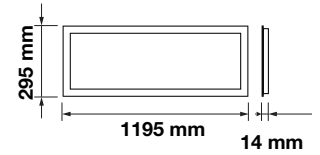

Emergency Pack:	Available
Voltage/Frequency:	AC:220-240V,50/60Hz
Luminous Flux:	5400lm
Beam Angle:	120°

LED Type:	SMD
CRI:	>80
PF:	>0.9
Shape:	Rectangle

Body Type:	Aluminium+PMMA+PS
Dimension:	1195x295x14mm
Box Qty:	6 Pcs