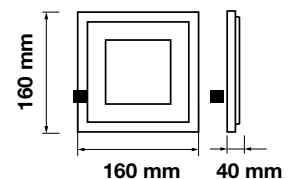

Glass Panel-Square

12W VT-1202G SQ

SKU: 4742 - 3000K Warm White 3800230622914
SKU: 6278 - 4000K Day White 3800157615761
SKU: 4741 - 6400K White 3800230622907

Cutting Size:
120x120mm