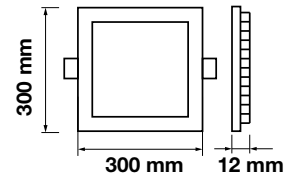

Premium Series-Square

36W VT-3107SQ

SKU: 6430 - 4000K Day White 3800157628099
SKU: 6431 - 6400K White 3800157628105

Cutting Size:
280x280mm

Emergency Pack: Available
Voltage/Frequency: AC:85-265V,50/60Hz
Luminous Flux: 2400lm
Beam Angle: 120°

LED Type: SMD
CRI: >80
PF: >0.9
Shape: Square

Body Type: Aluminium
Dimension: 300x300x12mm
Box Qty: 10 Pcs

SG Series-Square

8W VT-800 SQ

SKU: 4818 - 6400K White 3800230622563

Cutting Size:
125x125mm

Emergency Pack: Available
Voltage/Frequency: AC:85-265V,50/60Hz
Luminous Flux: 800lm
Beam Angle: 120°

LED Type: SMD
CRI: >80
PF: >0.9
Shape: Square

Body Type: Aluminium(PKW)
Dimension: 145x145x20mm
Box Qty: 20 Pcs

SG Series-Round

8W VT-800 RD

SKU: 4821 - 6400K White 3800230622587

Cutting Size:
Ø105mm

Emergency Pack: Available
Voltage/Frequency: AC:85-265V,50/60Hz
Luminous Flux: 800lm
Beam Angle: 120°

LED Type: SMD
CRI: >80
PF: >0.9
Shape: Round

Body Type: Aluminium(PKW)
Dimension: Ø120x20mm
Box Qty: 20 Pcs

SG Series-Square

15W VT-1500 SQ

SKU: 4826 - 3000K Warm White 3800230622617
SKU: 4824 - 6400K White 3800230624994
3800230622600

Cutting Size:
140x140mm

Emergency Pack: Available
Voltage/Frequency: AC:85-265V,50/60Hz
Luminous Flux: 1500lm
Beam Angle: 120°

LED Type: SMD
CRI: >80
PF: >0.9
Shape: Square

Body Type: Aluminium(PKW)
Dimension: 160x160x20mm
Box Qty: 20 Pcs