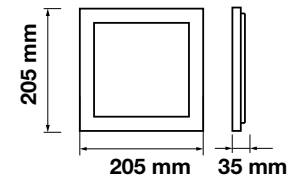

Body Type:	Aluminium
Dimension:	205x205x35mm
Box Qty:	20 Pcs