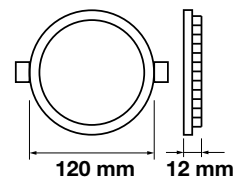

Emergency Pack: Available	LED Type: SMD	Body Type: Aluminium
Voltage/Frequency: AC:85-265V,50/60Hz	CRI: >80	Dimension: Ø120x12mm
Luminous Flux: 420lm	PF: >0.5	Box Qty: 40 Pcs
Beam Angle: 120°	Shape: Round