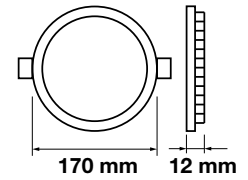

Premium Series-Round

12W VT-1207RD

SKU: 4857 - 3000K Warm White 3800230629784
SKU: 4858 - 4000K Day White 3800230629791
SKU: 4859 - 6400K White 3800230629807

Cutting Size:
Ø155mm

Emergency Pack: **Available**
Voltage/Frequency: **AC:85-265V,50/60Hz**
Luminous Flux: **1000lm**
Beam Angle: **120°**

LED Type: **SMD**
CRI: **>80**
PF: **>0.6**
Shape: **Round**

Body Type: **Aluminium**
Dimension: **Ø170x12mm**
Box Qty: **20 Pcs**