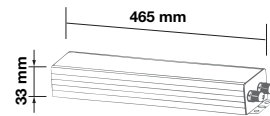

Emergency Pack-6W to 24W

VT-525

SKU: 8275 3800157627474

3Hr LED emergency lighting kit, designed to suit a wide range of LED types and circuits. The models have sealed Ni-Cd batteries able to guarantee high efficiency with high temperatures.

Voltage:	DC:20-80V
Led output power:	AC:220-240V,50/60Hz
Charging time:	24 Hours
Working time:	3 hours
Battery:	Ni-Cd7.2V/2000mAh

Color of Fixture:	Silver
Body Type:	Aluminium
Size:	455x52x33mm
Emergency switch on time:	< 1s
Box Qty:	20 Pcs