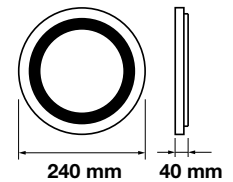

Body Type:	Aluminium
Dimension:	240x40mm
Box Qty:	20 Pcs