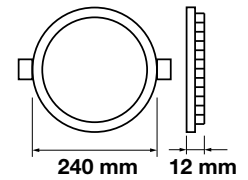

Emergency Pack: **Available**
Voltage/Frequency: **AC:85-265V,50/60Hz**
Luminous Flux: **1800lm**
Beam Angle: **120°**

LED Type: **SMD**
CRI: **>80**
PF: **>0.9**
Shape: **Round**

Body Type: **Aluminium**
Dimension: **Ø240x12mm**
Box Qty: **20 Pcs**