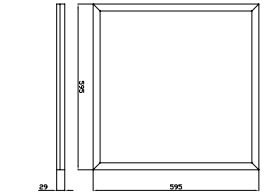

Body Type:	FE+PP
Dimension:	595x595x29mm
Box Qty:	6 Pcs