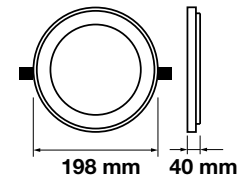

Emergency Pack: **Available**
Voltage/Frequency: **AC:100-240V,50/60Hz**
Luminous Flux: **1260lm**
Beam Angle: **120°**

LED Type: **SMD**
CRI: **>80**
PF: **>0.9**
Shape: **Round**

Body Type: **Aluminium+Glass**
Dimension: **Ø198x40mm**
Box Qty: **20 Pcs**