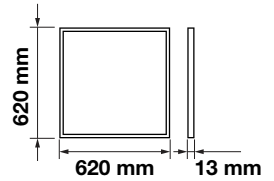

Emergency Pack:	Available
Voltage/Frequency:	AC:220-240V,50/60Hz
Luminous Flux:	4320lm
Beam Angle:	120°

LED Type:	SMD
CRI:	>80
PF:	>0.9
Shape:	Square

Body Type:	Aluminium+PMMA+PC
Dimension:	620x620x13mm
Box Qty:	6 Pcs