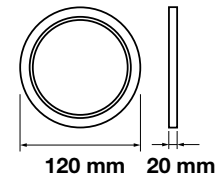

Emergency Pack: Available
Voltage/Frequency: AC:85-265V,50/60Hz
Luminous Flux: 800lm
Beam Angle: 120°

LED Type: SMD
CRI: >80
PF: >0.9
Shape: Round

Body Type: Aluminium(PKW)
Dimension: Ø120x20mm
Box Qty: 20 Pcs