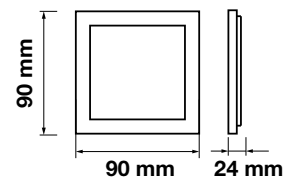

Body Type:	Aluminium
Dimension:	90x90x24mm
Box Qty:	40 Pcs