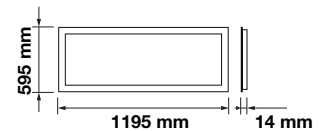

Emergency Pack:	Available
Voltage/Frequency:	AC:220-240V,50/60Hz
Luminous Flux:	5400lm
Beam Angle:	120°

LED Type:	SMD
CRI:	>80
PF:	>0.9
Shape:	Rectangle

Body Type:	Aluminium+PMMA+PS
Dimension:	1195x595x14mm
Box Qty:	2 Pcs