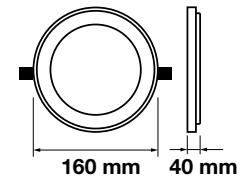

Emergency Pack: **Available**
Voltage/Frequency: **AC:100-240V,50/60Hz**
Luminous Flux: **840lm**
Beam Angle: **120°**

LED Type: **SMD**
CRI: **>80**
PF: **>0.9**
Shape: **Round**

Body Type: **Aluminium+Glass**
Dimension: **Ø160x40mm**
Box Qty: **20 Pcs**