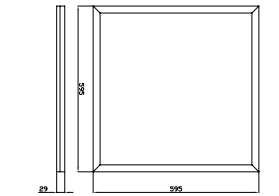

Body Type:	FE+PP
Dimension:	595x595x29mm
Box Qty:	6 Pcs