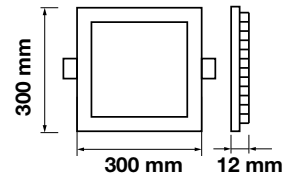

Cutting Size:  
280x280mm

Emergency Pack:	Available
Voltage/Frequency:	AC:85-265V,50/60Hz
Luminous Flux:	2000lm
Beam Angle:	120°

LED Type:	SMD
CRI:	>80
PF:	>0.9
Shape:	Square

Body Type:	Aluminium
Dimension:	300x300x12mm
Box Qty:	10 Pcs