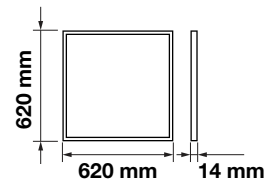

Emergency Pack:	Available
Voltage/Frequency:	AC:200-240V,50/60Hz
Luminous Flux:	3600lm
Beam Angle:	90°

LED Type:	SMD
CRI:	>80
PF:	>0.9
Shape:	Square

Body Type:	Aluminium+PMMA+PP
Dimension:	620x620x13mm
Box Qty:	6 Pcs