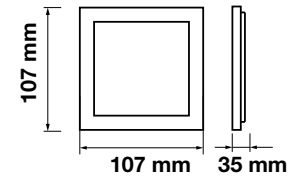

Body Type:	Aluminium
Dimension:	107x107x35mm
Box Qty:	40 Pcs