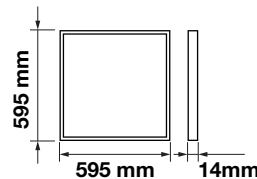

Big Panels-60x60-CRI>95

45W VT-6245

SKU: 8086 - 3000K Warm White 3800157648363
SKU: 8087 - 4000K Day White 3800157648370
SKU: 8088 - 6400K White 3800157648387

Emergency Pack: **Available**
Voltage/Frequency: **AC:200-240V,50/60Hz**
Luminous Flux: **3600lm**
Beam Angle: **120°**

LED Type: **SMD**
CRI: **>95**
PF: **>0.9**
Shape: **Square**

Body Type: **Aluminium+PMMA+PP**
Dimension: **595x595x14mm**
Box Qty: **6 Pcs**