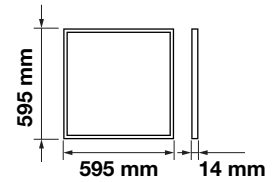

Emergency Pack:	Available
Voltage/Frequency:	AC:200-240V,50/60Hz
Luminous Flux:	3600lm
Beam Angle:	120°

LED Type:	SMD
CRI:	>80
PF:	>0.9
Shape:	Square

Body Type:	Aluminium+PMMA+PP
Dimension:	595x595x14mm
Box Qty:	6 Pcs