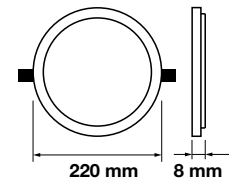

Emergency Pack: **Available**
Voltage/Frequency: **AC:85-265V,50/60Hz**
Luminous Flux: **2900lm**
Beam Angle: **120°**

LED Type: **SMD**
CRI: **>80**
PF: **>0.9**
Shape: **Round**

Body Type: **Aluminium**
Dimension: **Ø220x8mm**
Box Qty: **40 Pcs**