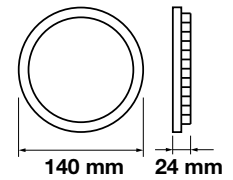

Emergency Pack:	Available
Voltage/Frequency:	AC:85-265V,50/60Hz
Luminous Flux:	1000lm
Beam Angle:	120°

LED Type:	SMD
CRI:	>80
PF:	>0.6
Shape:	Round

Body Type:	Aluminium+Chrome
Dimension:	Ø140x24mm
Box Qty:	40 Pcs