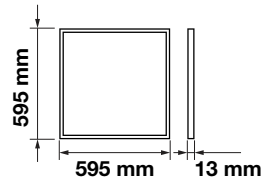

Emergency Pack:	Available
Voltage/Frequency:	AC:200-240V,50/60Hz
Luminous Flux:	3480lm
Beam Angle:	120°

LED Type:	SMD
CRI:	>80
PF:	>0.9
Shape:	Square

Body Type:	Aluminium+PMMA+PP
Dimension:	595x595x13mm
Box Qty:	6 Pcs