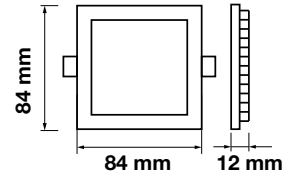

Cutting Size:  
74x73mm

Emergency Pack:	Available
Voltage/Frequency:	AC:85-265V,50/60Hz
Luminous Flux:	210lm
Beam Angle:	120°

LED Type:	SMD
CRI:	>80
PF:	>0.5
Shape:	Square

Body Type:	Aluminium
Dimension:	84x84x12mm
Box Qty:	40 Pcs