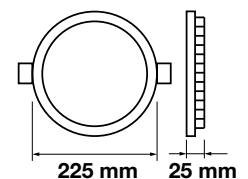

Emergency Pack: **Available**

Voltage/Frequency: **AC:85-265V,50/60Hz**

Luminous Flux: **1500lm**

Beam Angle: **120°**

LED Type: **SMD**

CRI: **>80**

PF: **>0.5**

Shape: **Round**

Body Type: **Aluminium+Satin Nickel**

Dimension: **Ø225x25mm**

Box Qty: **20 Pcs**