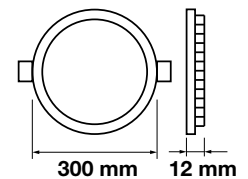

Emergency Pack: **Available**
Voltage/Frequency: **AC:85-265V,50/60Hz**
Luminous Flux: **2400lm**
Beam Angle: **120°**

LED Type: **SMD**
CRI: **>80**
PF: **>0.9**
Shape: **Round**

Body Type: **Aluminium**
Dimension: **Ø300x12mm**
Box Qty: **10 Pcs**