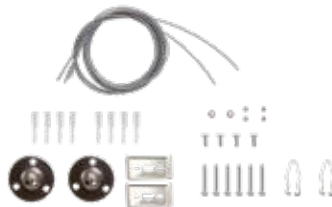

Waterproof Suspension Kit

SKU: 8119

EAN: 3800157624763

Box Qty: