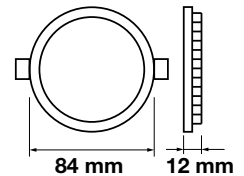

SKU: 6292 - 3000K Warm White 3800157616751
SKU: 6293 - 4000K Day White 3800157616768
SKU: 6294 - 6400K White 3800157616775

Cutting Size:
Ø73mm

Emergency Pack: Available	LED Type: SMD	Body Type: Aluminium
Voltage/Frequency: AC:85-265V,50/60Hz	CRI: >80	Dimension: Ø84x12mm
Luminous Flux: 210lm	PF: >0.5	Box Qty: 40 Pcs
Beam Angle: 120°	Shape: Round