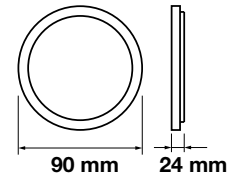

Body Type:	Aluminium
Dimension:	Ø90x24mm
Box Qty:	40 Pcs