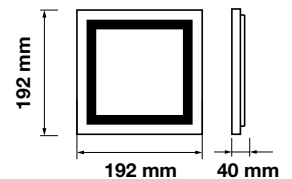

Body Type: Aluminium
Dimension: 192x192x40mm
Box Qty: 20 Pcs