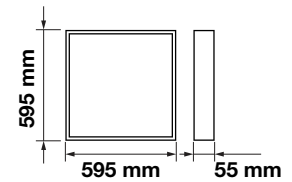

Super**BRIGHT**
160
LUMENS/W

2 IN 1
RECESSED OR SURFACE