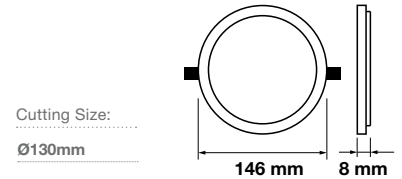

Emergency Pack:	Available
Voltage/Frequency:	AC:85-265V,50/60Hz
Luminous Flux:	1500lm
Beam Angle:	120°

LED Type:	SMD
CRI:	>80
PF:	>0.9
Shape:	Round

Body Type:	Aluminium
Dimension:	Ø146x8mm
Box Qty:	40 Pcs