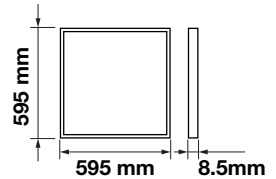

Emergency Pack: **Available**  
Voltage/Frequency: **AC:200-240V,50/60Hz**  
Luminous Flux: **3600lm**  
Beam Angle: **120°**

LED Type: **SMD**  
CRI: **>95**  
PF: **>0.9**  
Shape: **Square**

Body Type: **Aluminium+PMMA+PP**  
Dimension: **595x595x14mm**  
Box Qty: **6 Pcs**

LED Type:	SMD
CRI:	>80
PF:	>0.9
Shape:	Square

Body Type:	Aluminium+PMMA+PS
Dimension:	595x595x11mm
Box Qty:	6 Pcs

**NEW**

Big Panels-60x60-Lifud Driver

**36W VT-6236**

SKU: 8082 - 4000K Day White 3800157646857  
SKU: 8081 - 6400K White 3800157646840

Emergency Pack:	Available
Voltage/Frequency:	AC:220-240V,50/60Hz
Luminous Flux:	3240lm
Beam Angle:	120°

LED Type:	SMD
CRI:	>80
PF:	>0.9
Shape:	Square

Body Type:	Aluminium+PS+PP
Dimension:	595x595x8.5mm
Box Qty:	6 Pcs