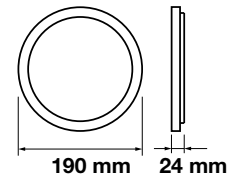

Body Type:	Aluminium
Dimension:	Ø190x24mm
Box Qty:	20 Pcs